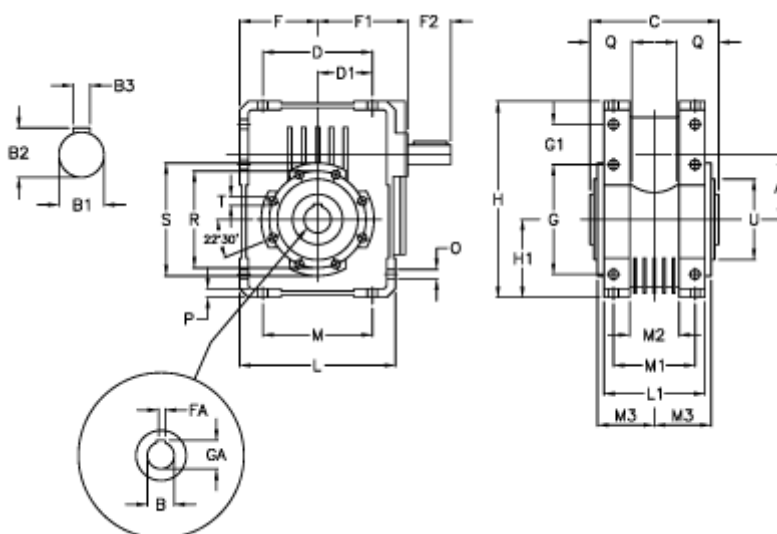

Article number: 3922110046700

Description: Worm gear with solid input shaft
W 110U-46-HS unassembled

Measures

A = 110.10	Description = W 110U-xx-HS	H = 308.0	O = 14.0
B = 42	F = 125.0	H1 = 125.0	P = 14
B1 = 25	F1 = 157.0	L = 250	Q = 45
B2 = 28.0	F2 = 60	L1 = 143	R = 165
B3 = 8	FA = 12	M = 184	S = 200
C = 155	G = 184	M1 = 115	T = M12x19
D = 174.0	G1 = 58.0	M2 = 69	U = 130
D1 = 82.0	GA = 45.3	M3 = 73.0	